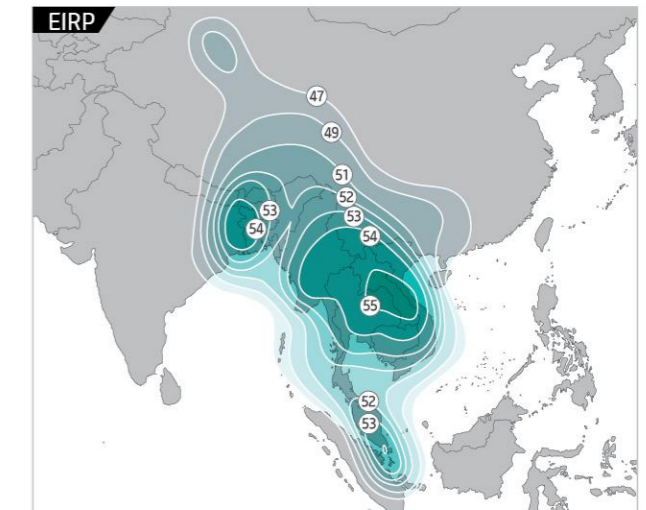

kt sat

 www.KTSAT.net

 www.facebook.com/ktsat.satellites

 [@kt_sat](https://www.instagram.com/kt_sat)

Satellite Fleet

KOREASAT-5A

Orbital Location : 113°E
 Launch Date : Oct 2017

Manufacturer : Thales Alenia Space
 Launcher : Space X

North East Asia Ku-band Beam

Indochina Ku-band Beam

Maritime Ku-band Beam

South Asia Ku-band Beam

Steerable Ku-band Beam

Satellite Fleet

KOREASAT-7

Orbital Location : 116°E
Launch Date : May 2017