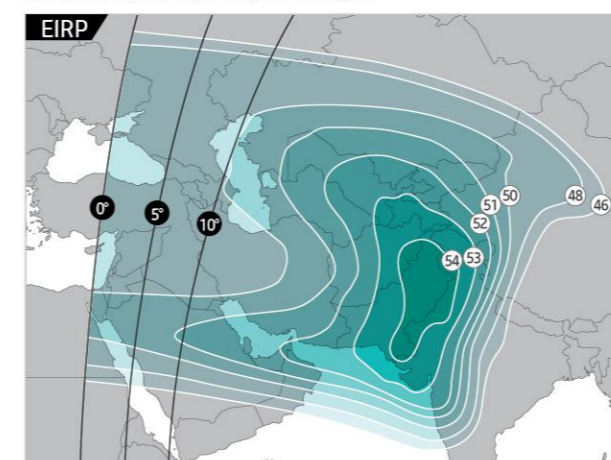

kt sat

 www.KTSAT.net

 www.facebook.com/ktsat.satellites

 [@kt_sat](https://www.instagram.com/kt_sat)

Satellite Fleet

KOREASAT-5A

Orbital Location : 113°E
 Launch Date : Oct 2017

Manufacturer : Thales Alenia Space
 Launcher : Space X

North East Asia Ku-band Beam

Indochina Ku-band Beam

Maritime Ku-band Beam

South Asia Ku-band Beam

Steerable Ku-band Beam

Satellite Fleet

KOREASAT-7

Orbital Location : 116°E
Launch Date : May 2017

Manufacturer : Thales Alenia Space
Launcher : Arianespace

Philippine Ku-band Beam

Indochina Ku-band Beam

India Ku-band Beam

South East Asia Ku-band Beam

Steerable Ka-band Beam

KOREASAT-6

Orbital Location : 116°E