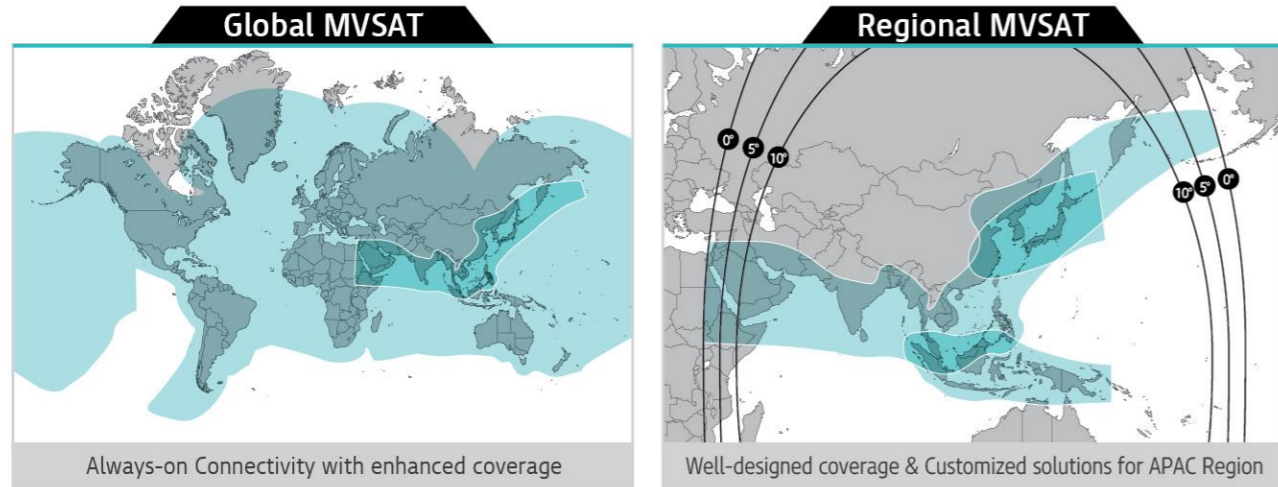

Maritime Service

KT SAT's MVSAT covers the world with KOREASAT combined with our global partners' coverage. KT SAT Teleport is equipped with iDirect platform for managed services and optimized solutions in accordance with customer requirements.

MVSAT