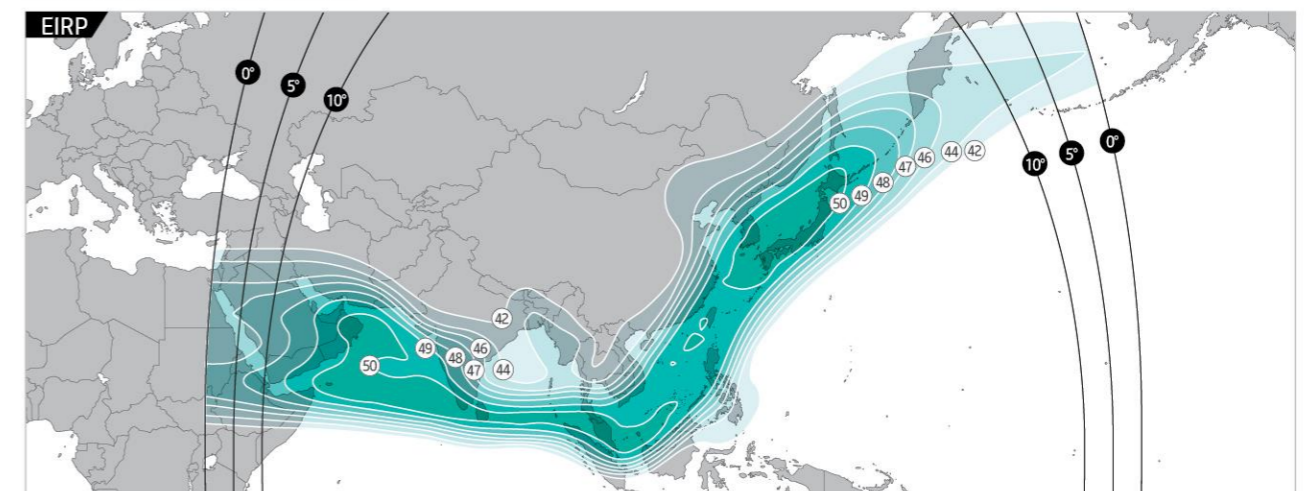

kt sat

 www.KTSAT.net

 www.facebook.com/ktsat.satellites

 [@kt_sat](https://www.instagram.com/kt_sat)

Satellite Fleet

KOREASAT-5A

Orbital Location : 113°E
 Launch Date : Oct 2017

Manufacturer : Thales Alenia Space
 Launcher : Space X

North East Asia Ku-band Beam

Indochina Ku-band Beam

Maritime Ku-band Beam

South Asia Ku-band Beam

Steerable Ku-band Beam

Satellite Fleet

KOREASAT-7

Orbital Location : 116°E
Launch Date : May 2017

Manufacturer : Thales Alenia Space
Launcher : Arianespace

Philippine Ku-band Beam

Indochina Ku-band Beam

India Ku-band Beam

South East Asia Ku-band Beam

Steerable Ka-band Beam

KOREASAT-6

Orbital Location : 116°E