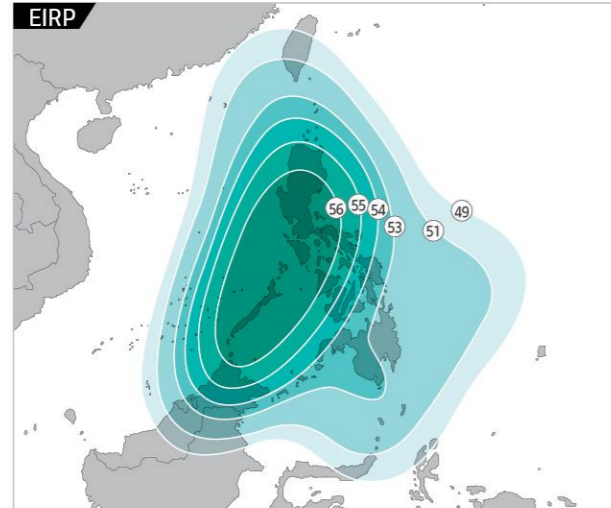

kt sat

 www.KTSAT.net

 www.facebook.com/ktsat.satellites

 [@kt_sat](https://www.instagram.com/kt_sat)

Satellite Fleet

KOREASAT-5A

Orbital Location : 113°E
 Launch Date : Oct 2017

Manufacturer : Thales Alenia Space
 Launcher : Space X

North East Asia Ku-band Beam

Indochina Ku-band Beam

Maritime Ku-band Beam

South Asia Ku-band Beam

Steerable Ku-band Beam

Satellite Fleet

KOREASAT-7

Orbital Location : 116°E
Launch Date : May 2017

Manufacturer : Thales Alenia Space
Launcher : Arianespace

Philippine Ku-band Beam

Indochina Ku-band Beam

India Ku-band Beam

South East Asia Ku-band Beam

Steerable Ka-band Beam

KOREASAT-6

Orbital Location : 116°E