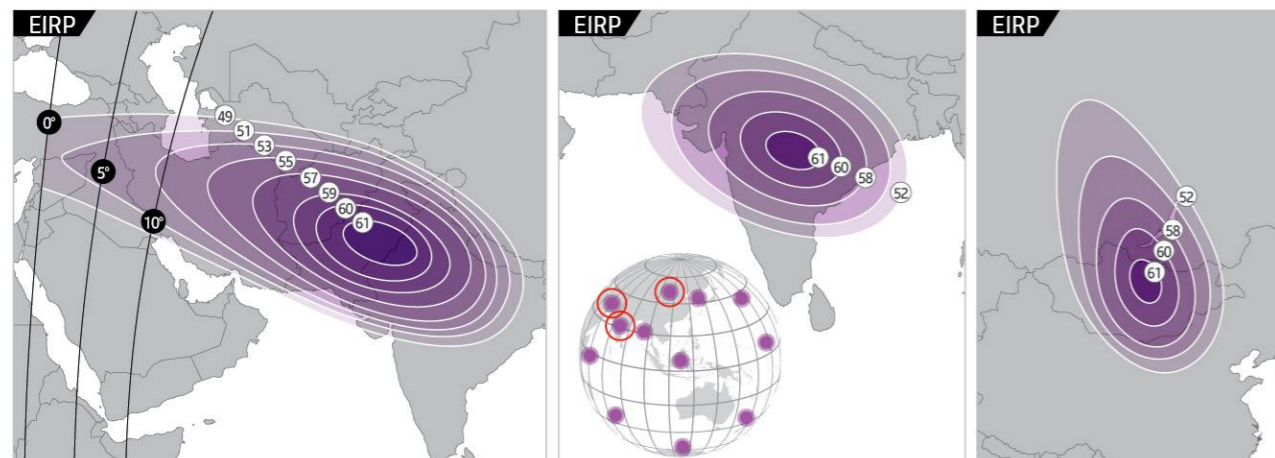

North East Asia Ku-band Beam

Indochina Ku-band Beam

Maritime Ku-band Beam

South Asia Ku-band Beam

Steerable Ku-band Beam

Satellite Fleet

KOREASAT-7

Orbital Location : 116°E
Launch Date : May 2017

Manufacturer : Thales Alenia Space
Launcher : Arianespace

Philippine Ku-band Beam

Indochina Ku-band Beam

India Ku-band Beam

South East Asia Ku-band Beam

Steerable Ka-band Beam

KOREASAT-6

Orbital Location : 116°E