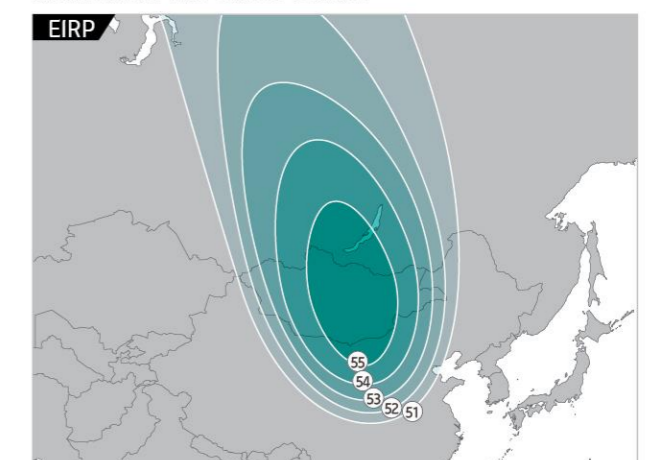

kt sat

 www.KTSAT.net

 www.facebook.com/ktsat.satellites

 [@kt_sat](https://www.instagram.com/kt_sat)

Satellite Fleet

KOREASAT-5A

Orbital Location : 113°E
 Launch Date : Oct 2017

Manufacturer : Thales Alenia Space
 Launcher : Space X

North East Asia Ku-band Beam

Indochina Ku-band Beam

Maritime Ku-band Beam

South Asia Ku-band Beam

Steerable Ku-band Beam

Satellite Fleet

KOREASAT-7

Orbital Location : 116°E
Launch Date : May 2017

Manufacturer : Thales Alenia Space
Launcher : Arianespace

Philippine Ku-band Beam

Indochina Ku-band Beam

India Ku-band Beam

South East Asia Ku-band Beam

Steerable Ka-band Beam

KOREASAT-6

Orbital Location : 116°E