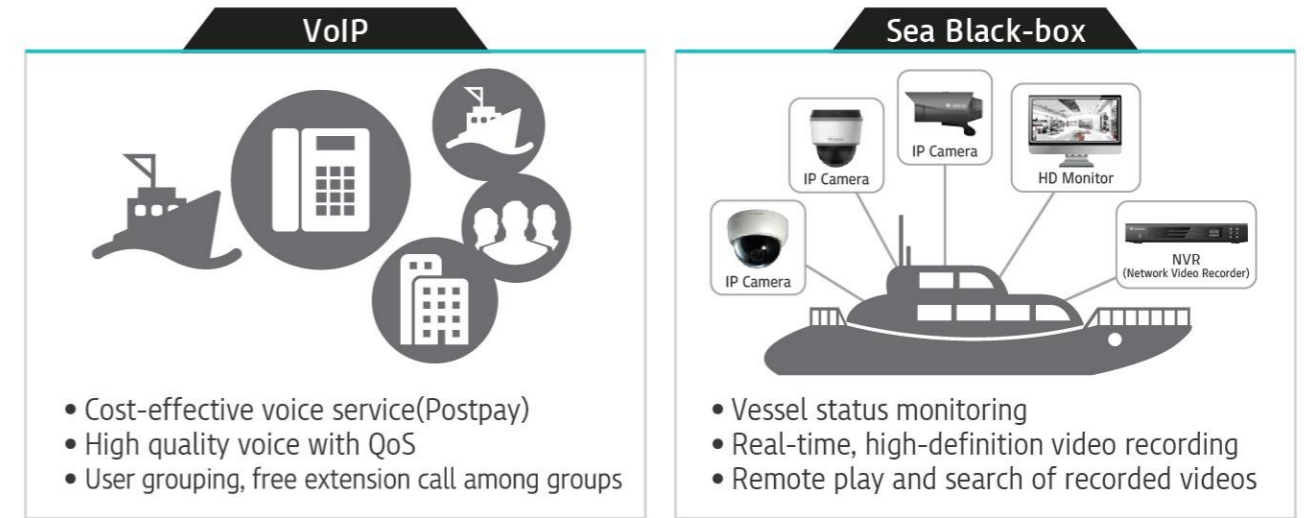

- Main-POP
- Internet-POP

Maritime Service

KT SAT's MVSAT covers the world with KOREASAT combined with our global partners' coverage. KT SAT Teleport is equipped with iDirect platform for managed services and optimized solutions in accordance with customer requirements.

MVSAT

Value Added Solution

Various additional solutions combined with MVSAT are provided in order to improve the welfare of crews and to increase the efficiency of ship management.

Video Service

KT SAT provides uplink / downlink services via satellite for various video contents, complemented by our 24-hour customer support from Kumsan Teleport.