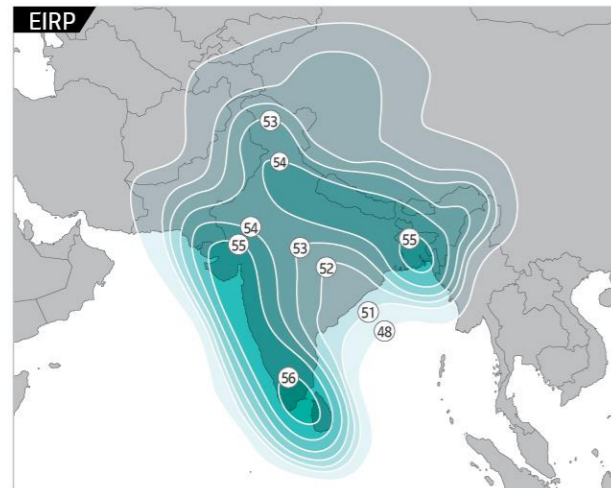

North East Asia Ku-band Beam

Indochina Ku-band Beam

Maritime Ku-band Beam

South Asia Ku-band Beam

Steerable Ku-band Beam

Satellite Fleet

KOREASAT-7

Orbital Location : 116°E
Launch Date : May 2017

Manufacturer : Thales Alenia Space
Launcher : Arianespace

Philippine Ku-band Beam

Indochina Ku-band Beam

India Ku-band Beam

South East Asia Ku-band Beam

Steerable Ka-band Beam

KOREASAT-6

Orbital Location : 116°E