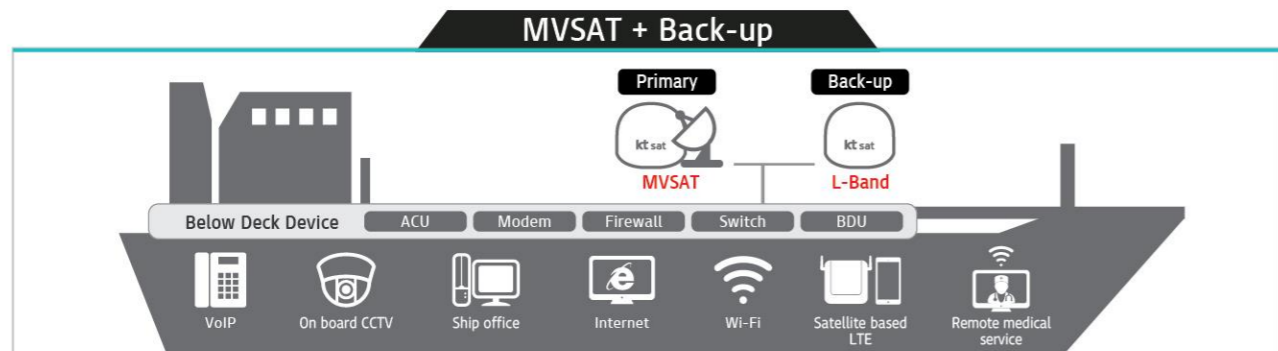

Maritime Service

KT SAT's MVSAT covers the world with KOREASAT combined with our global partners' coverage. KT SAT Teleport is equipped with iDirect platform for managed services and optimized solutions in accordance with customer requirements.

MVSAT