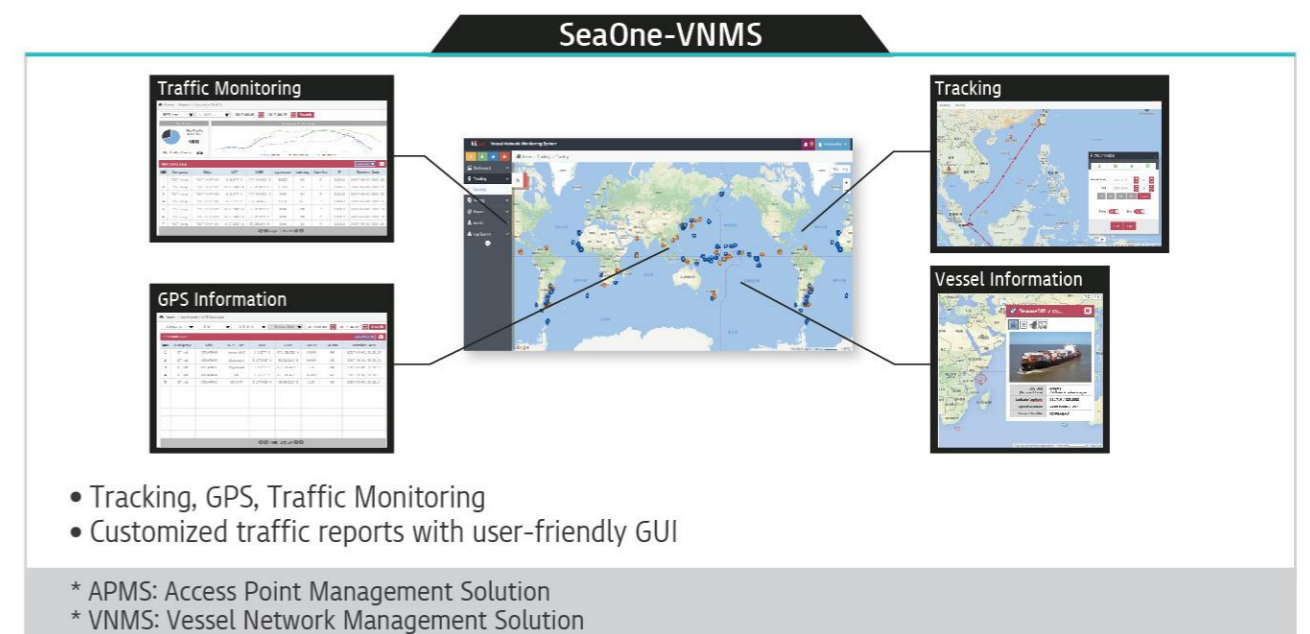

Value Added Solution

Various additional solutions combined with MVSAT are provided in order to improve the welfare of crews and to increase the efficiency of ship management.