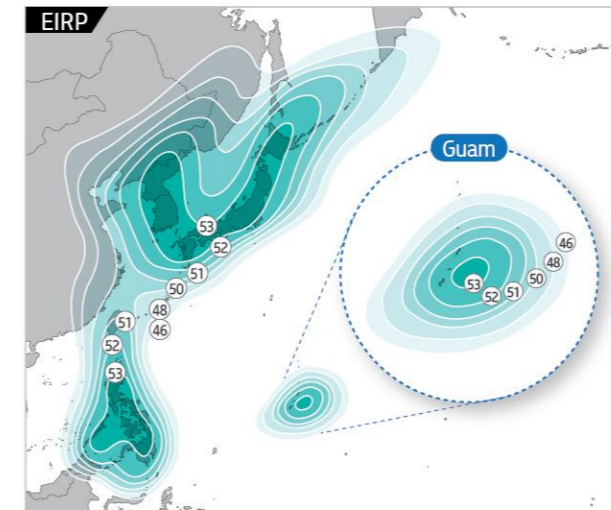

kt sat

 www.KTSAT.net

 www.facebook.com/ktsat.satellites

 [@kt_sat](https://www.instagram.com/kt_sat)

Satellite Fleet

KOREASAT-5A

Orbital Location : 113°E
 Launch Date : Oct 2017

Manufacturer : Thales Alenia Space
 Launcher : Space X

North East Asia Ku-band Beam

Indochina Ku-band Beam

Maritime Ku-band Beam

South Asia Ku-band Beam

Steerable Ku-band Beam

Satellite Fleet

KOREASAT-7

Orbital Location : 116°E
Launch Date : May 2017

Manufacturer : Thales Alenia Space
Launcher : Arianespace

Philippine Ku-band Beam

Indochina Ku-band Beam

India Ku-band Beam

South East Asia Ku-band Beam

Steerable Ka-band Beam

KOREASAT-6

Orbital Location : 116°E