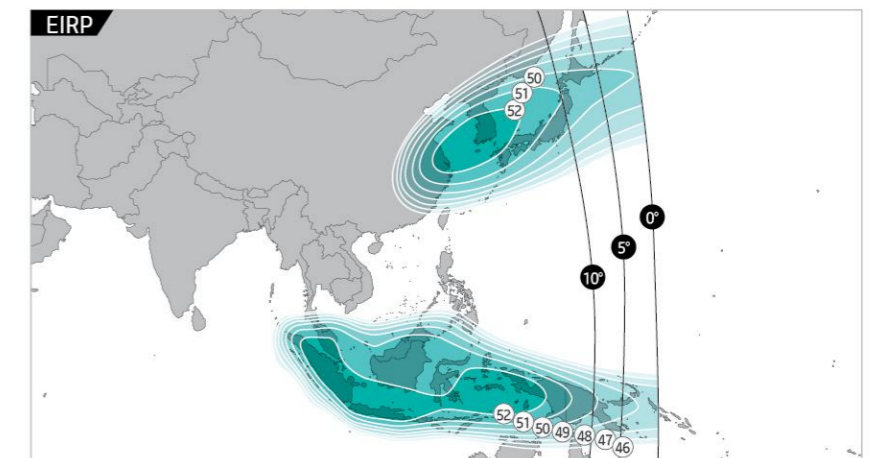

Manufacturer : Thales Alenia Space
Launcher : Arianespace

Philippine Ku-band Beam

Indochina Ku-band Beam

India Ku-band Beam

South East Asia Ku-band Beam

Steerable Ka-band Beam

KOREASAT-6

Orbital Location : 116°E

Launcher : Arianespace

West Hemi C-band Beam

East Hemi C-band Beam

SEA / Korea Ku-band Beam

Teleport Service

KT SAT has access to more than 17 international satellites in orbit from 57°E to 180°E with more than 40 antennas at Kumsan Teleport. KT SAT provides end-to-end data transmission and IP access services around the world through our global network and widespread partnership.

- Tier1 Class Internet
- Global Network with more than 6 submarine cables through 2 CLS and 14 POPs worldwide
- KT's support with connectivity to 300 ISPs
- Co-location for Antenna, Hub & TT&C
- Triple Power Redundancy
- 24/7/365 Support in English
- Surveillance System