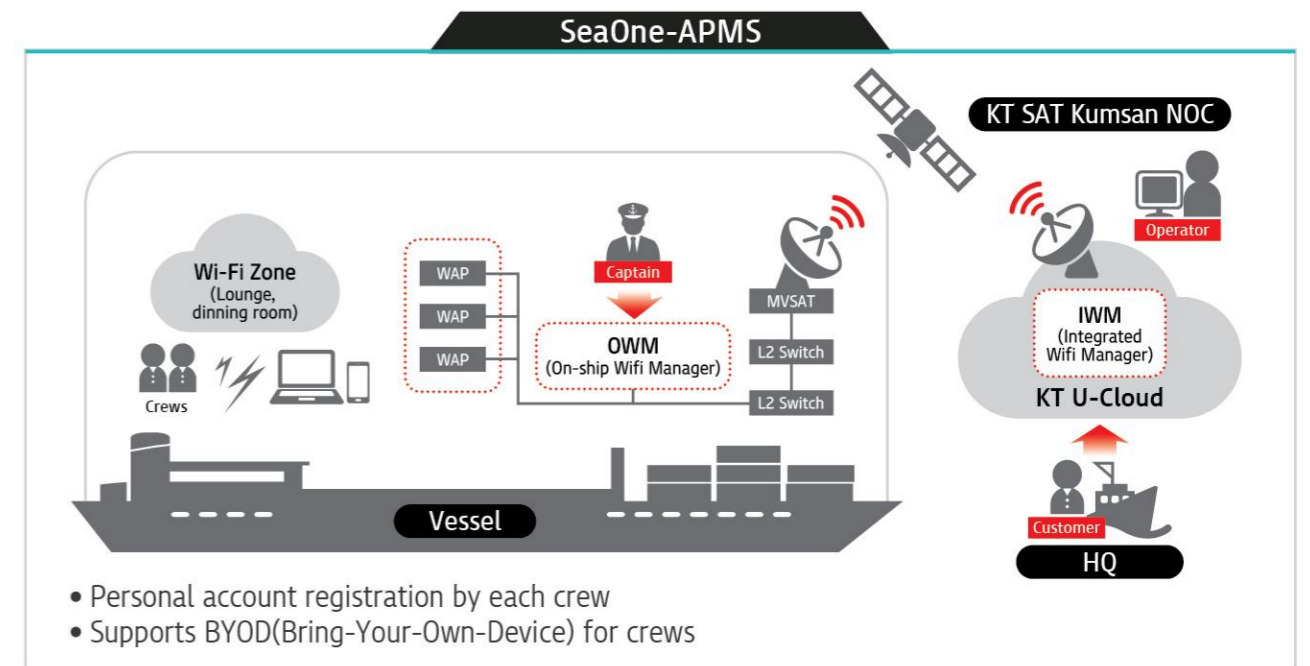

Value Added Solution

Various additional solutions combined with MVSAT are provided in order to improve the welfare of crews and to increase the efficiency of ship management.