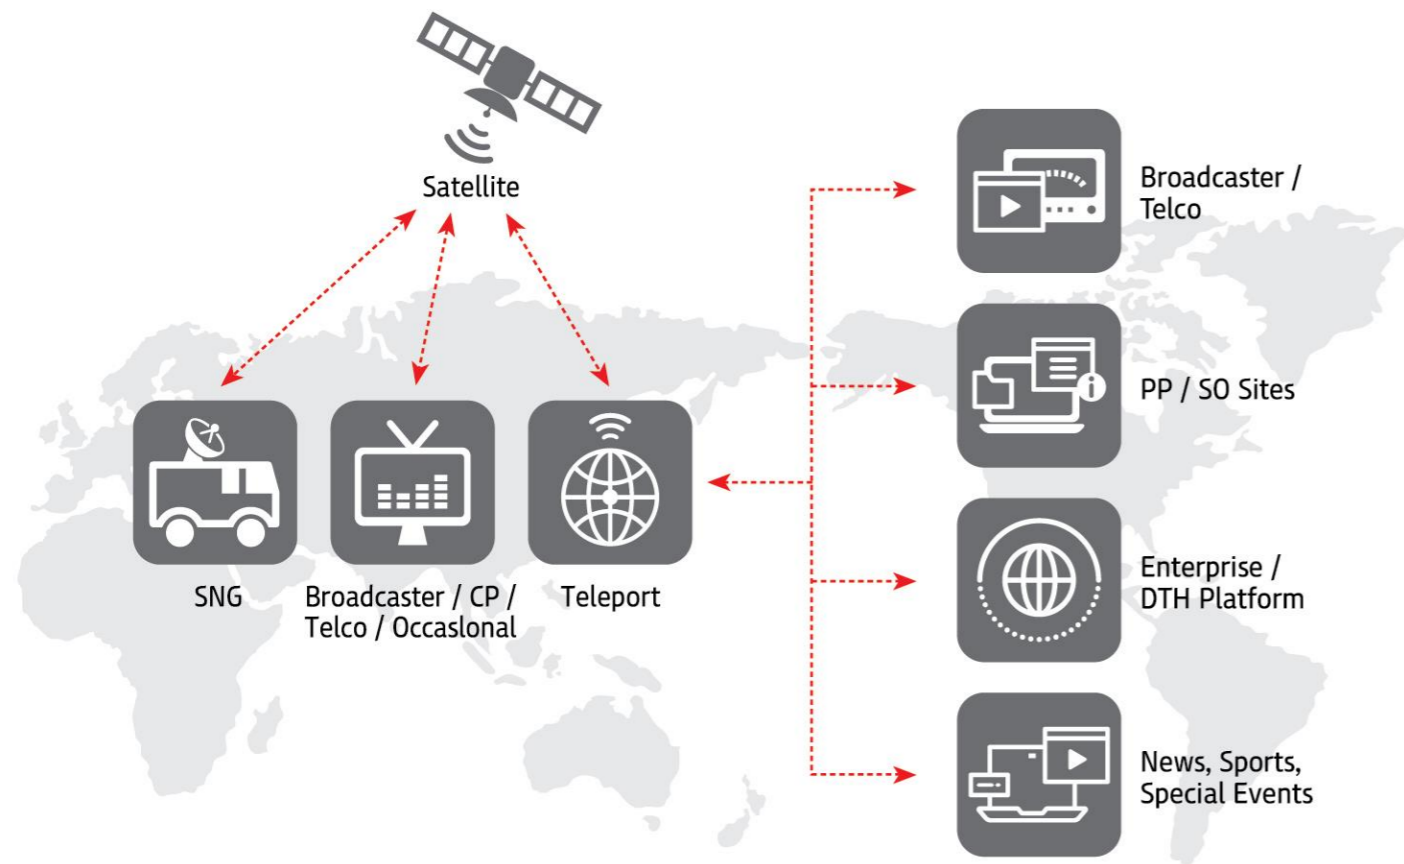

- Main-POP
- Internet-POP

Maritime Service

KT SAT's MVSAT covers the world with KOREASAT combined with our global partners' coverage. KT SAT Teleport is equipped with iDirect platform for managed services and optimized solutions in accordance with customer requirements.

MVSAT

Value Added Solution

Various additional solutions combined with MVSAT are provided in order to improve the welfare of crews and to increase the efficiency of ship management.

Video Service

KT SAT provides uplink / downlink services via satellite for various video contents, complemented by our 24-hour customer support from Kumsan Teleport.

※ Kumsan Teleport

Data Service

KT SAT provides customized data solutions through seamless satellite connectivity optimal for enterprises, governments and individuals across the world even in Antarctica.