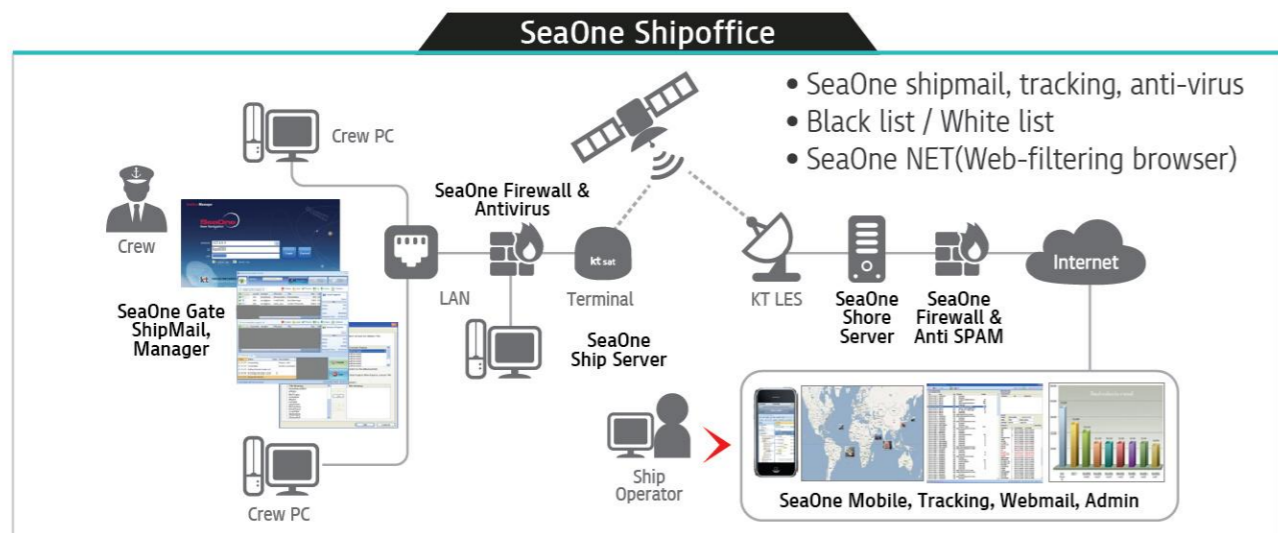

- Main-POP
- Internet-POP

Maritime Service

KT SAT's MVSAT covers the world with KOREASAT combined with our global partners' coverage. KT SAT Teleport is equipped with iDirect platform for managed services and optimized solutions in accordance with customer requirements.

MVSAT

Value Added Solution

Various additional solutions combined with MVSAT are provided in order to improve the welfare of crews and to increase the efficiency of ship management.

Video Service

KT SAT provides uplink / downlink services via satellite for various video contents, complemented by our 24-hour customer support from Kumsan Teleport.