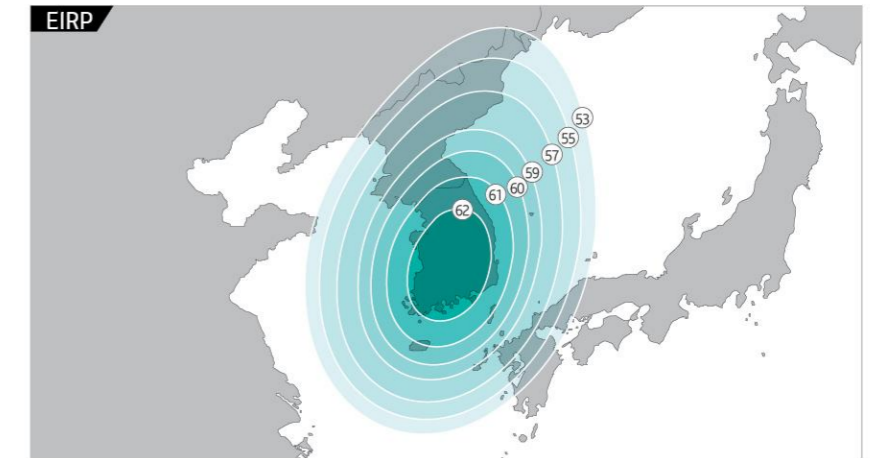

FSS Ku-band Beam