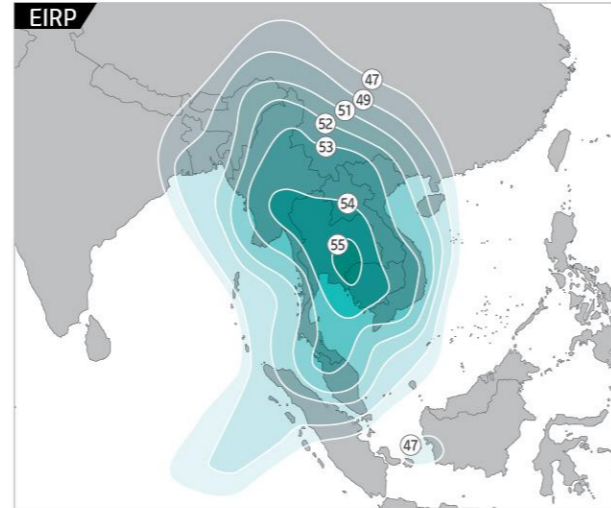

North East Asia Ku-band Beam

Indochina Ku-band Beam

Maritime Ku-band Beam

South Asia Ku-band Beam

Steerable Ku-band Beam

Satellite Fleet

KOREASAT-7

Orbital Location : 116°E
Launch Date : May 2017

Manufacturer : Thales Alenia Space
Launcher : Arianespace

Philippine Ku-band Beam

Indochina Ku-band Beam

India Ku-band Beam

South East Asia Ku-band Beam

Steerable Ka-band Beam

KOREASAT-6

Orbital Location : 116°E