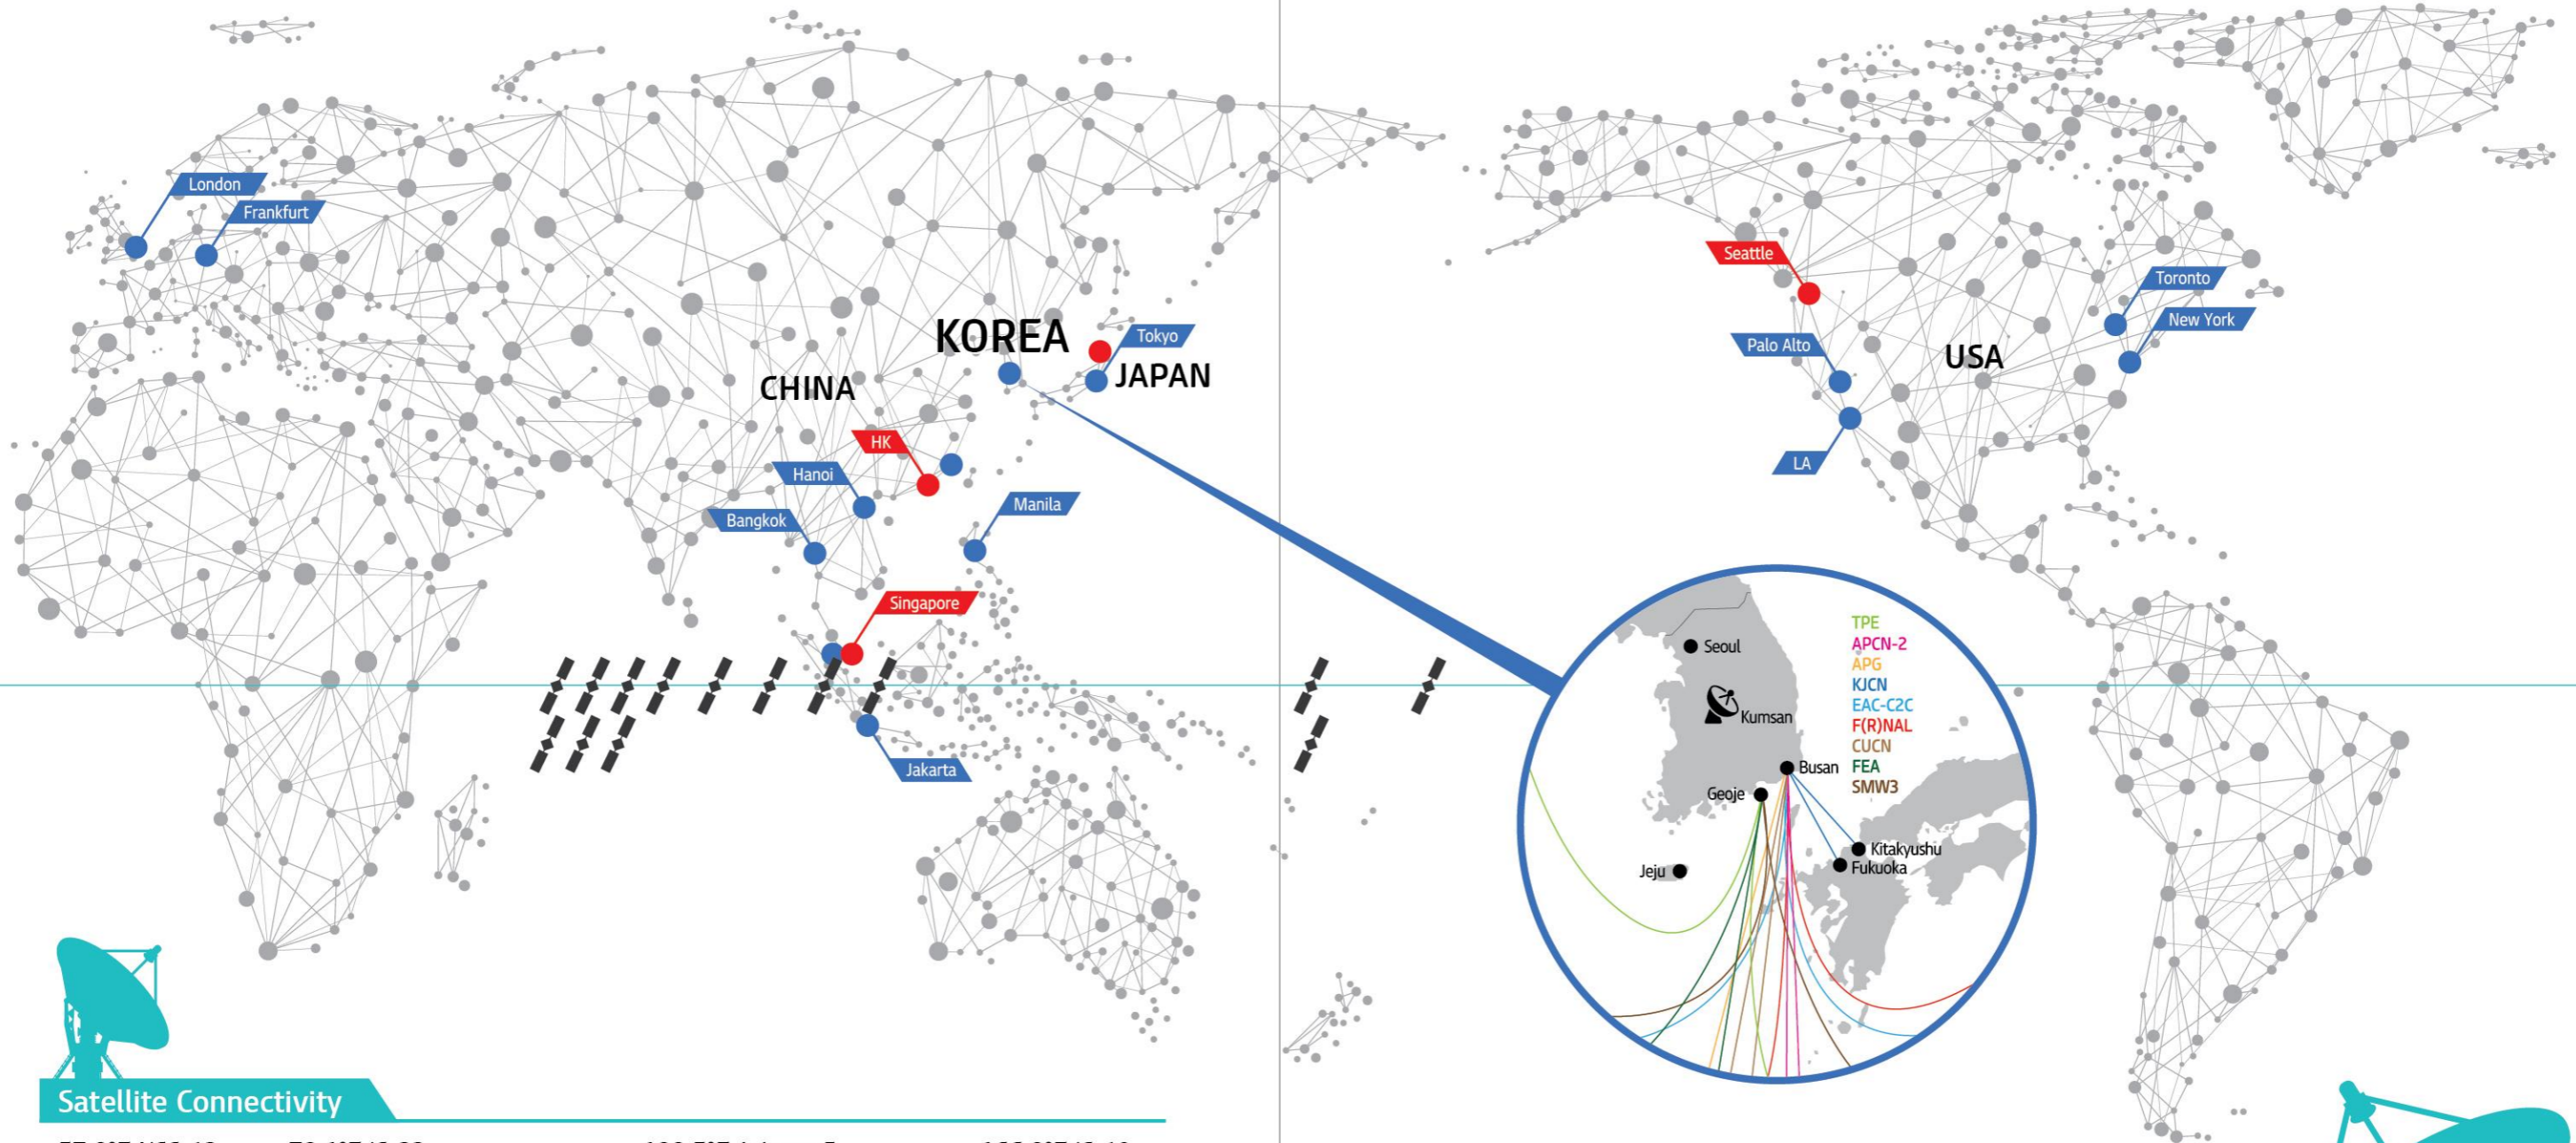

Teleport Service

KT SAT has access to more than 17 international satellites in orbit from 57°E to 180°E with more than 40 antennas at Kumsan Teleport. KT SAT provides end-to-end data transmission and IP access services around the world through our global network and widespread partnership.

- Tier1 Class Internet
- Global Network with more than 6 submarine cables through 2 CLS and 14 POPs worldwide
- KT's support with connectivity to 300 ISPs
- Co-location for Antenna, Hub & TT&C
- Triple Power Redundancy
- 24/7/365 Support in English
- Surveillance System

Satellite Connectivity

57.0°E NSS-12	72.1°E IS-22	100.5°E Asiasat-5	166.0°E IS-19
60.0°E IS-33e	75.0°E KOREASAT-8 / ABS-2	105.5°E Asiasat-7	180.0°E IS-18
64.2°E IS-906	76.5°E Apstar-7	108.2°E SES-9	
66.0°E IS-17	85.15°E IS-15	113.0°E KOREASAT-5A	
68.5°E IS-20	91.5°E Measat-3	116.0°E KOREASAT-6	
	95.0°E SES-8	116.0°E KOREASAT-7	

- Main-POP
- Internet-POP