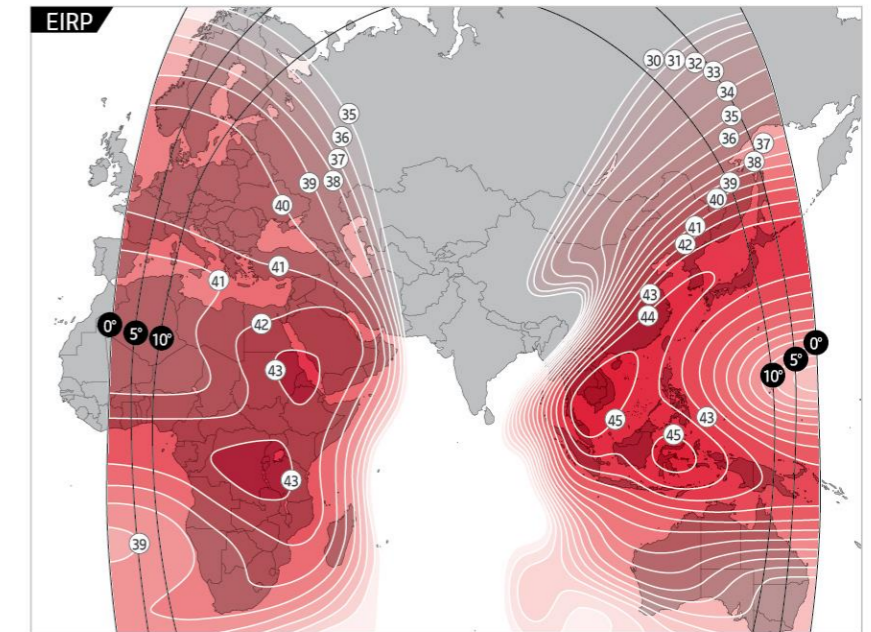

North East Asia Ku-band Beam

Indochina Ku-band Beam

Maritime Ku-band Beam

South Asia Ku-band Beam

Steerable Ku-band Beam

Satellite Fleet

KOREASAT-7

Orbital Location : 116°E
Launch Date : May 2017

Manufacturer : Thales Alenia Space
Launcher : Arianespace

Philippine Ku-band Beam

Indochina Ku-band Beam

India Ku-band Beam

South East Asia Ku-band Beam

Steerable Ka-band Beam

KOREASAT-6

Orbital Location : 116°E

Launch Date : Dec 2010

Manufacturer : Orbital Sciences Corporation

Launcher : Arianespace

FSS Ku-band Beam

KOREASAT-8

Orbital Location : 75°E

Launch Date : Feb 2014

Manufacturer : Space Systems/Loral

Launcher : Arianespace

West Hemi C-band Beam

East Hemi C-band Beam

SEA / Korea Ku-band Beam

Teleport Service

KT SAT has access to more than 17 international satellites in orbit from 57°E to 180°E with more than 40 antennas at Kumsan Teleport. KT SAT provides end-to-end data transmission and IP access services around the world through our global network and widespread partnership.