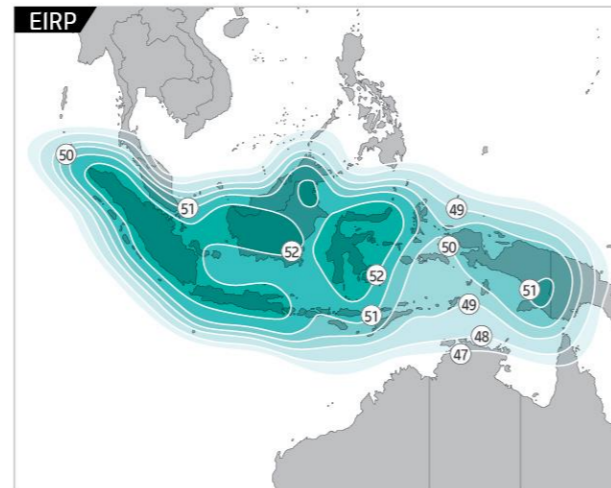

North East Asia Ku-band Beam

Indochina Ku-band Beam

Maritime Ku-band Beam

South Asia Ku-band Beam

Steerable Ku-band Beam

Satellite Fleet

KOREASAT-7

Orbital Location : 116°E
Launch Date : May 2017

Manufacturer : Thales Alenia Space
Launcher : Arianespace

Philippine Ku-band Beam

Indochina Ku-band Beam

India Ku-band Beam

South East Asia Ku-band Beam

Steerable Ka-band Beam

KOREASAT-6

Orbital Location : 116°E